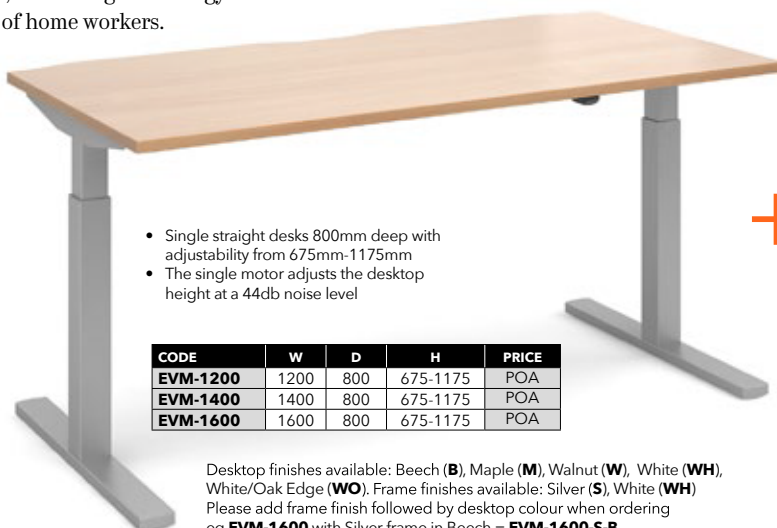

Creating a special place at home where people can work, study, think, or just stay on top of paperwork is important for everyone, and we can help get you set up with our Elev8² Mono height adjustable desks with a single motor that provide affordable features and durable design to transform the home office with healthy flexibility and mass appeal, dramatically improving health, well-being and energy levels of home workers.

Elev8² Mono
800MM DEEP DESK

Travis
OPERATOR CHAIR

- Single straight desks 800mm deep with adjustability from 675mm-1175mm
- The single motor adjusts the desktop height at a 44db noise level

CODE	W	D	H	PRICE
EVM-1200	1200	800	675-1175	POA
EVM-1400	1400	800	675-1175	POA
EVM-1600	1600	800	675-1175	POA

- Seating comfort and a strong visual identity
- Grey air mesh seat with a matching, designer grey mesh back

CODE	
TVS300T1-K	Adjustable arms